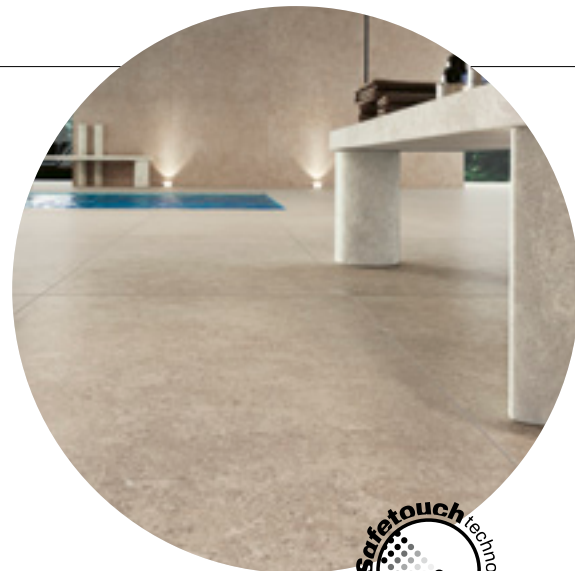

ROLLED
INDOOR/OUTDOOR