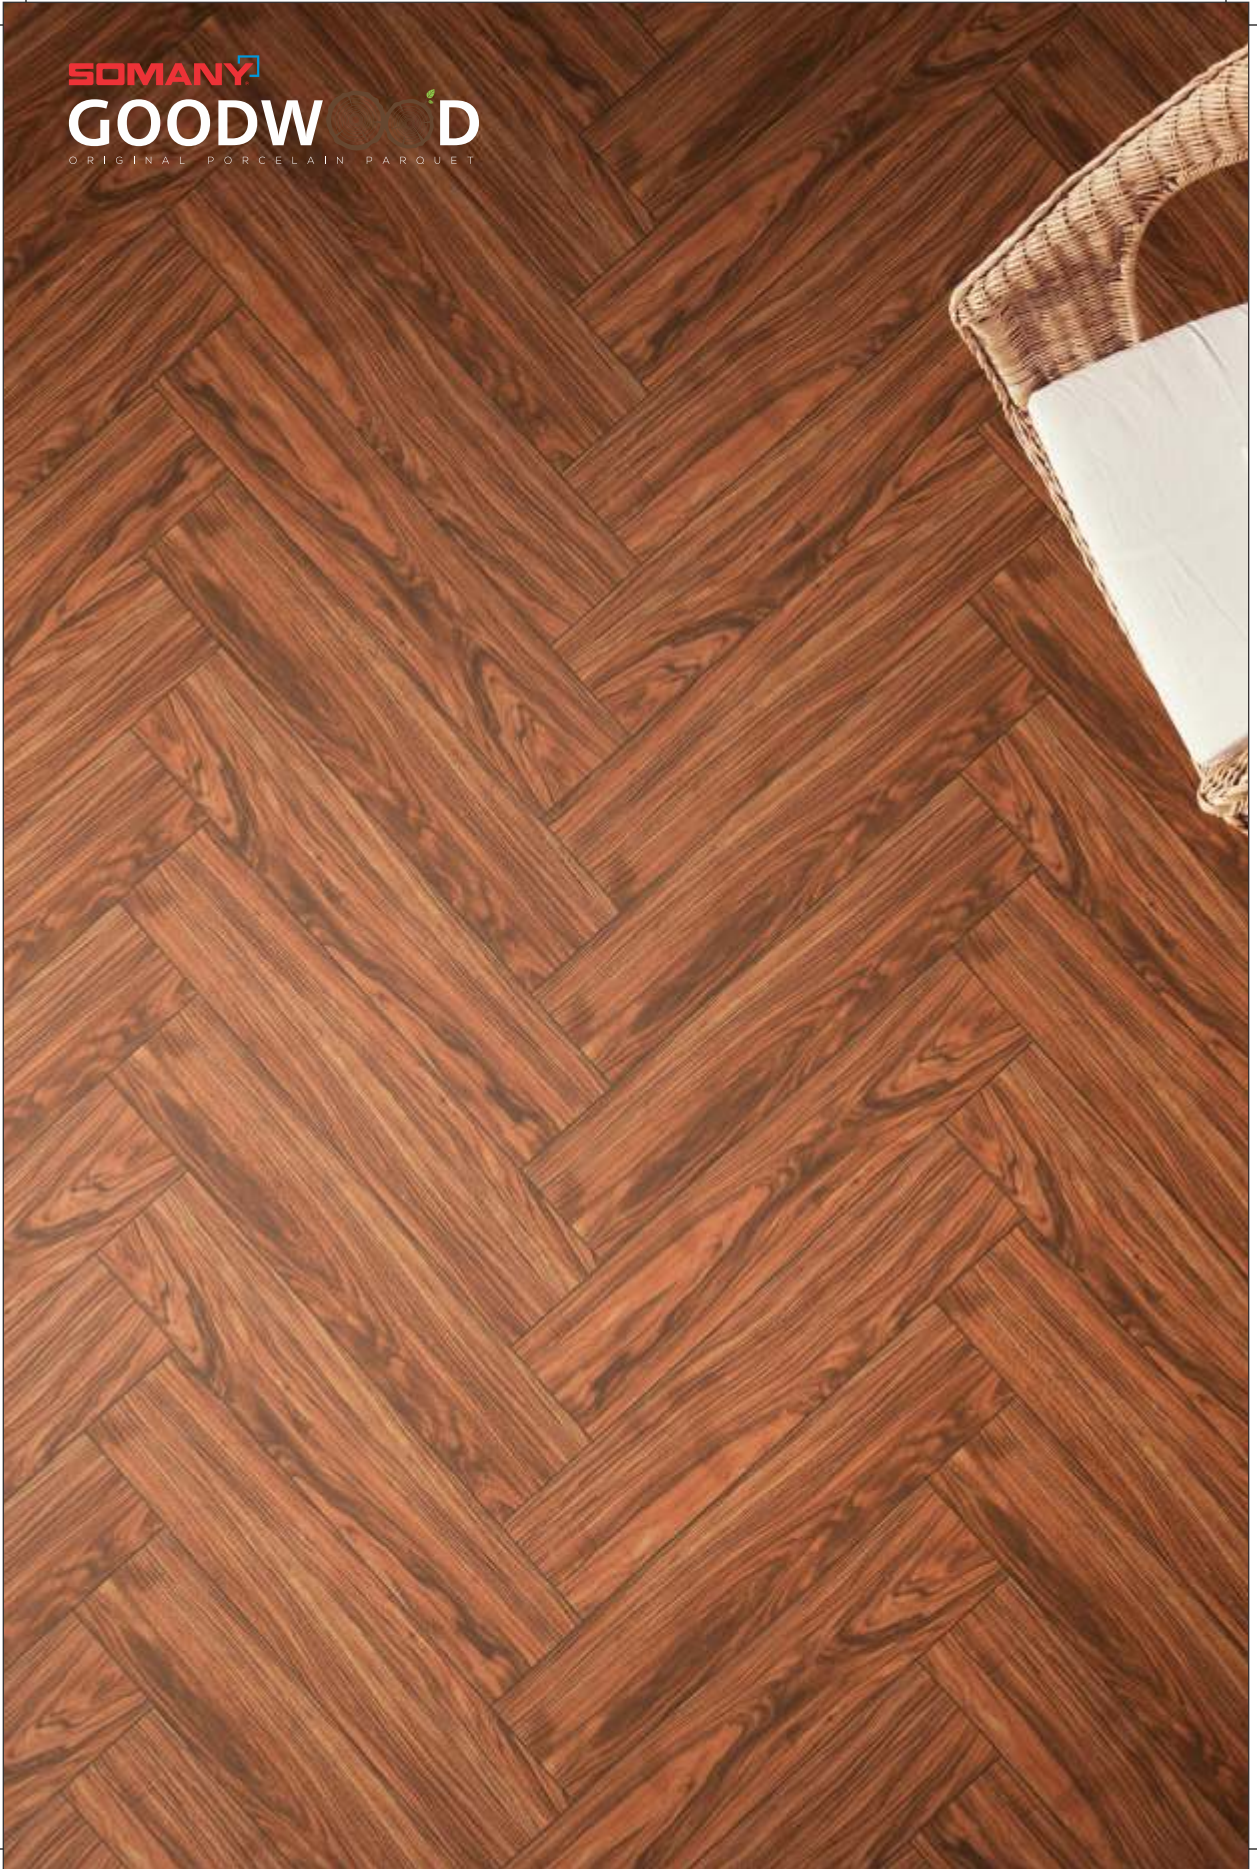

SOMANY®
GOODWOOD
ORIGINAL PORCELAIN PARQUET