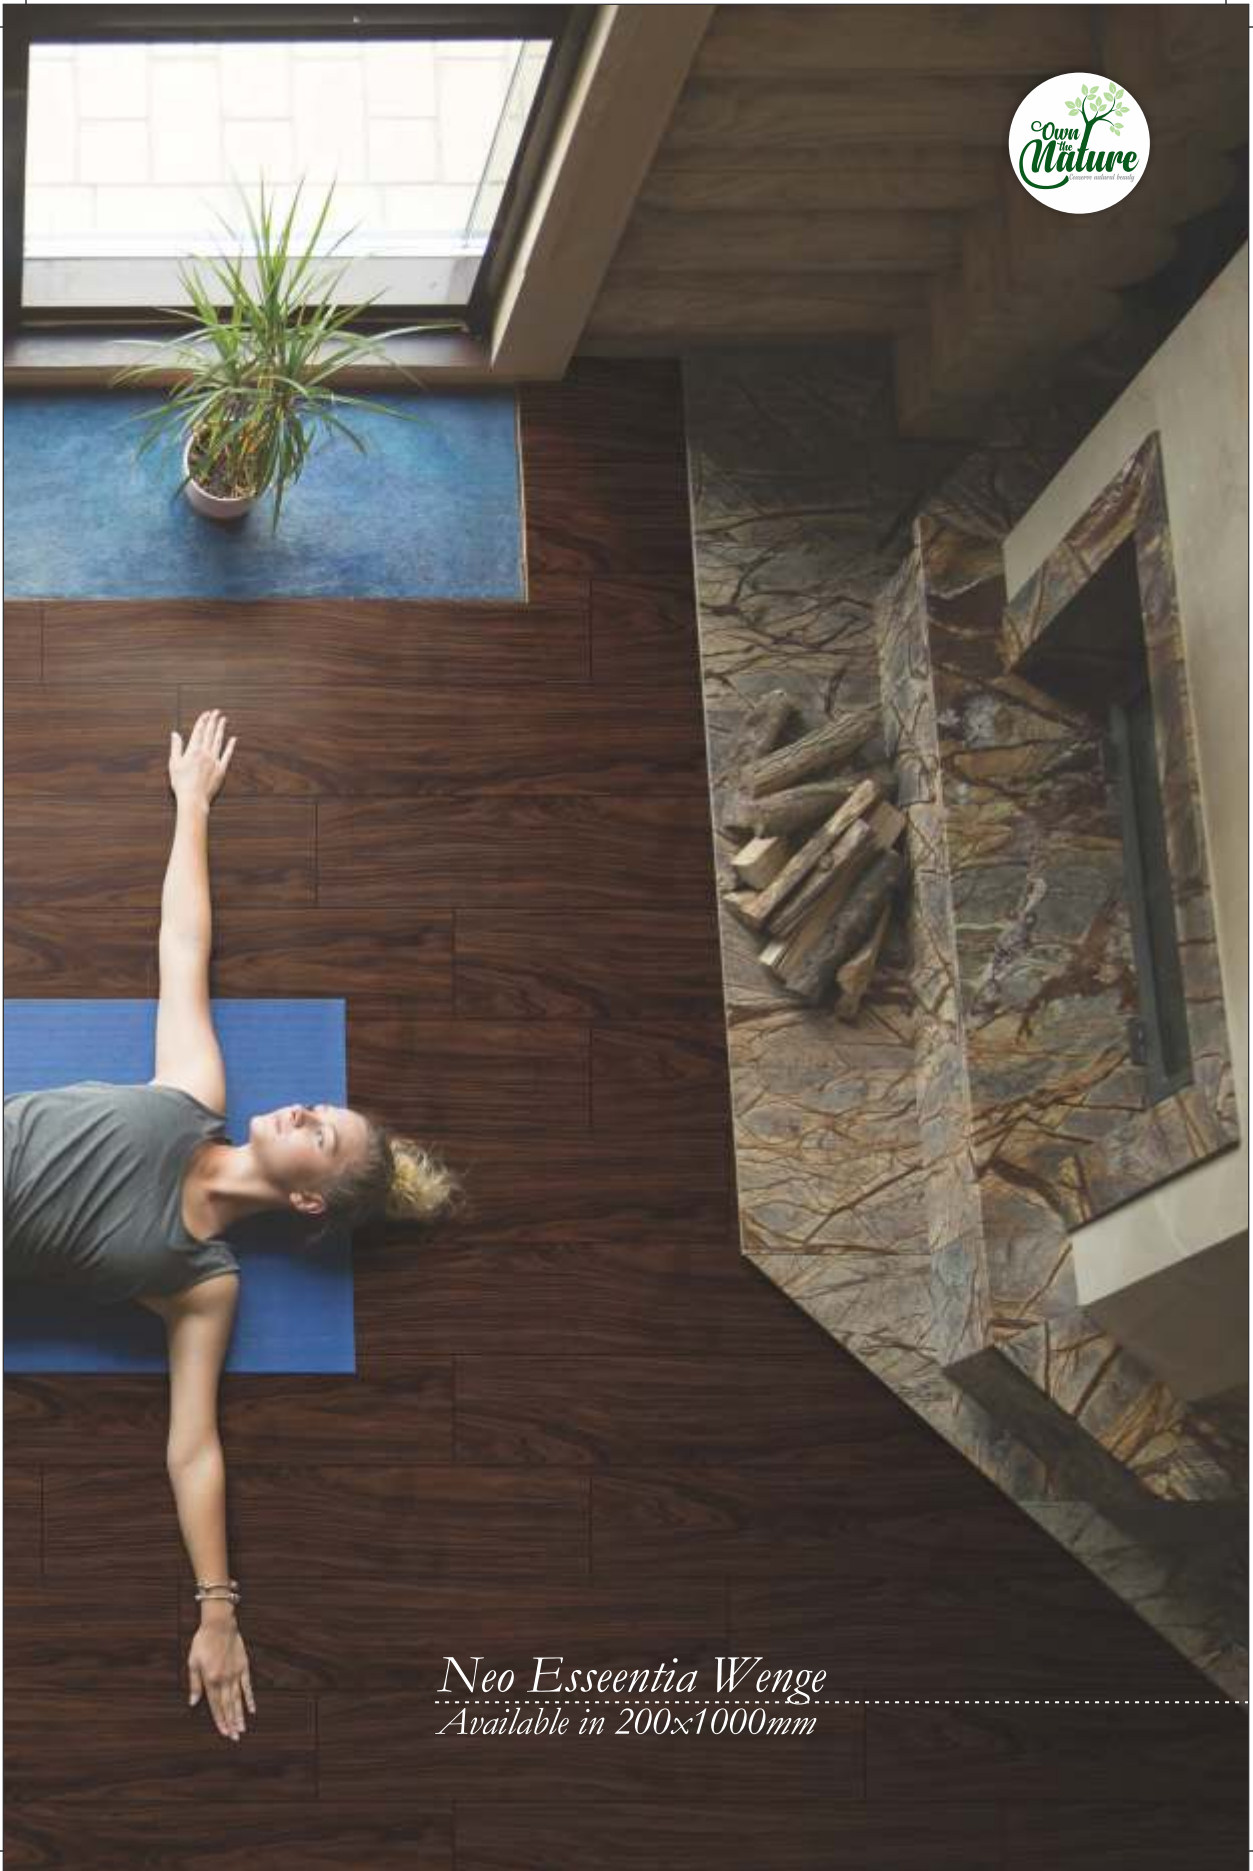

# ESSENTIA

1

SOMANY

GOODWOOD

ORIGINAL PORCELAIN PARQUET

*Neo Esseentia Wenge*  
*Available in 200×1000mm*

**SOMANY**  
**GOODWOOD**  
ORIGINAL PORCELAIN PARQUET

*Neo Esseentia Natural*  
*Available in 200x1000mm*