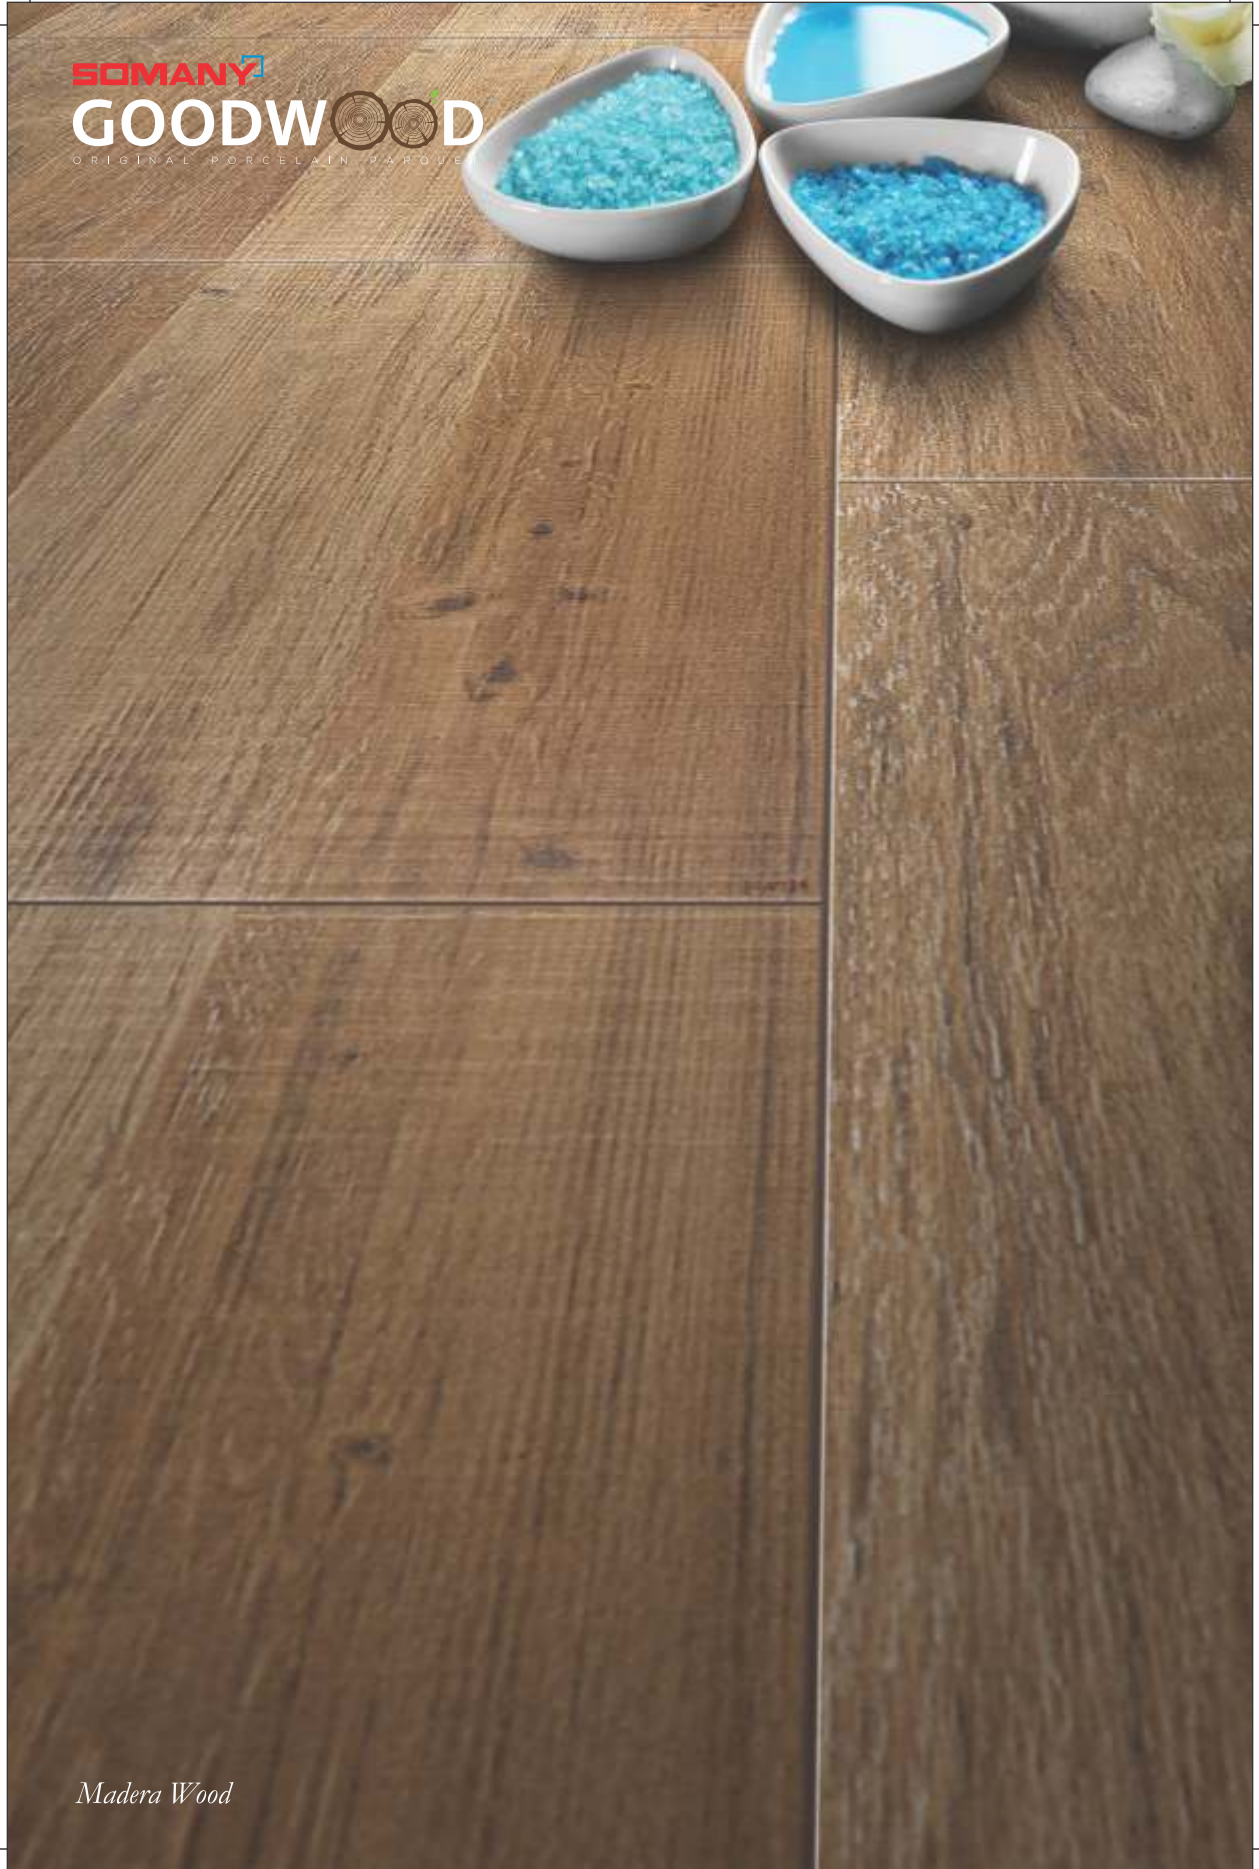

*Real Wood Pine*

*Available in 600x600mm, 145x600mm*

**SOMANY**  
**GOODWOOD**  
ORIGINAL PORCELAIN PARQUET

*Real Wood Teak*  
*Available in 600x600mm, 145x600mm*

**SOMANY**  
**GOODWOOD**  
ORIGINAL PORCELAIN MARQUE