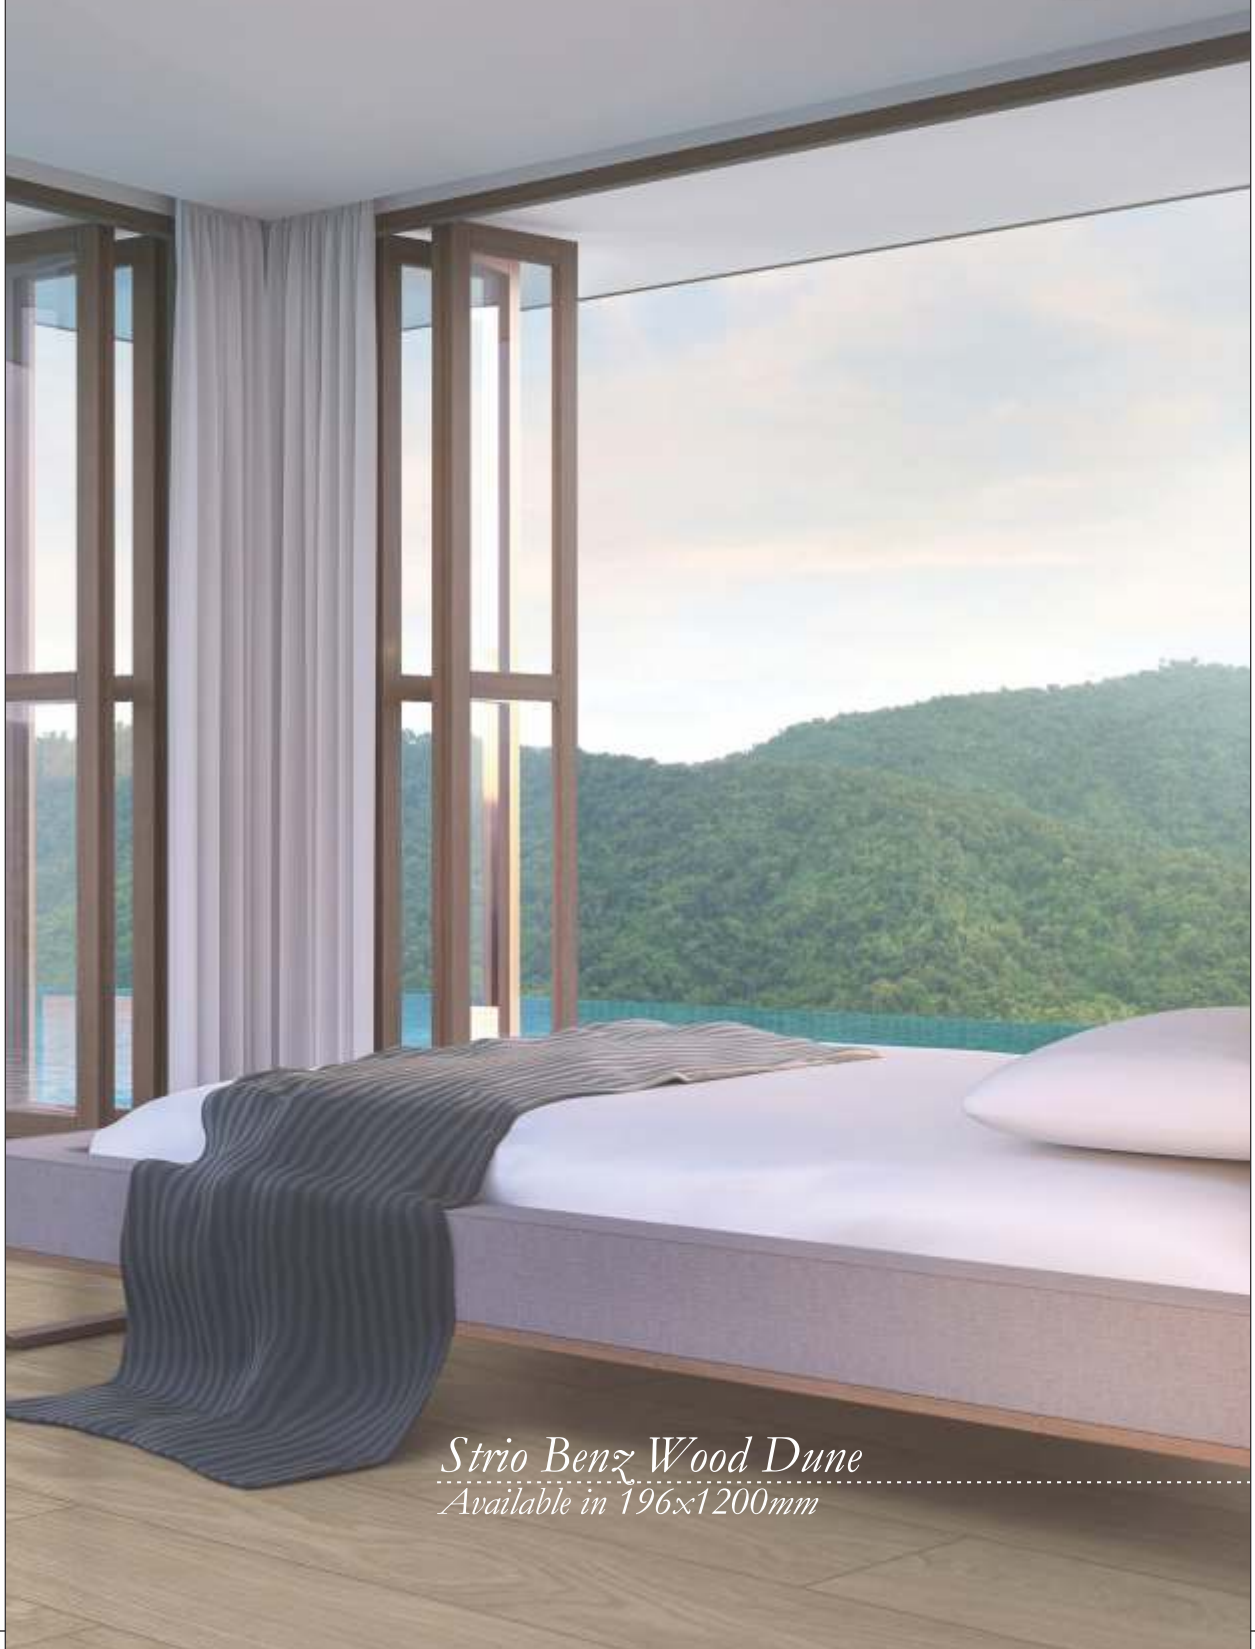

**SOMANY**  
**GOODWOOD**  
ORIGINAL PORCELAIN PARQUET

*Strio Akio Wood Walnut*  
*Available in 196×1200mm*

**SOMANY**  
**GOODWOOD**  
ORIGINAL PORCELAIN PARQUET

*Strio Benz Wood Dune*  
*Available in 196×1200mm*