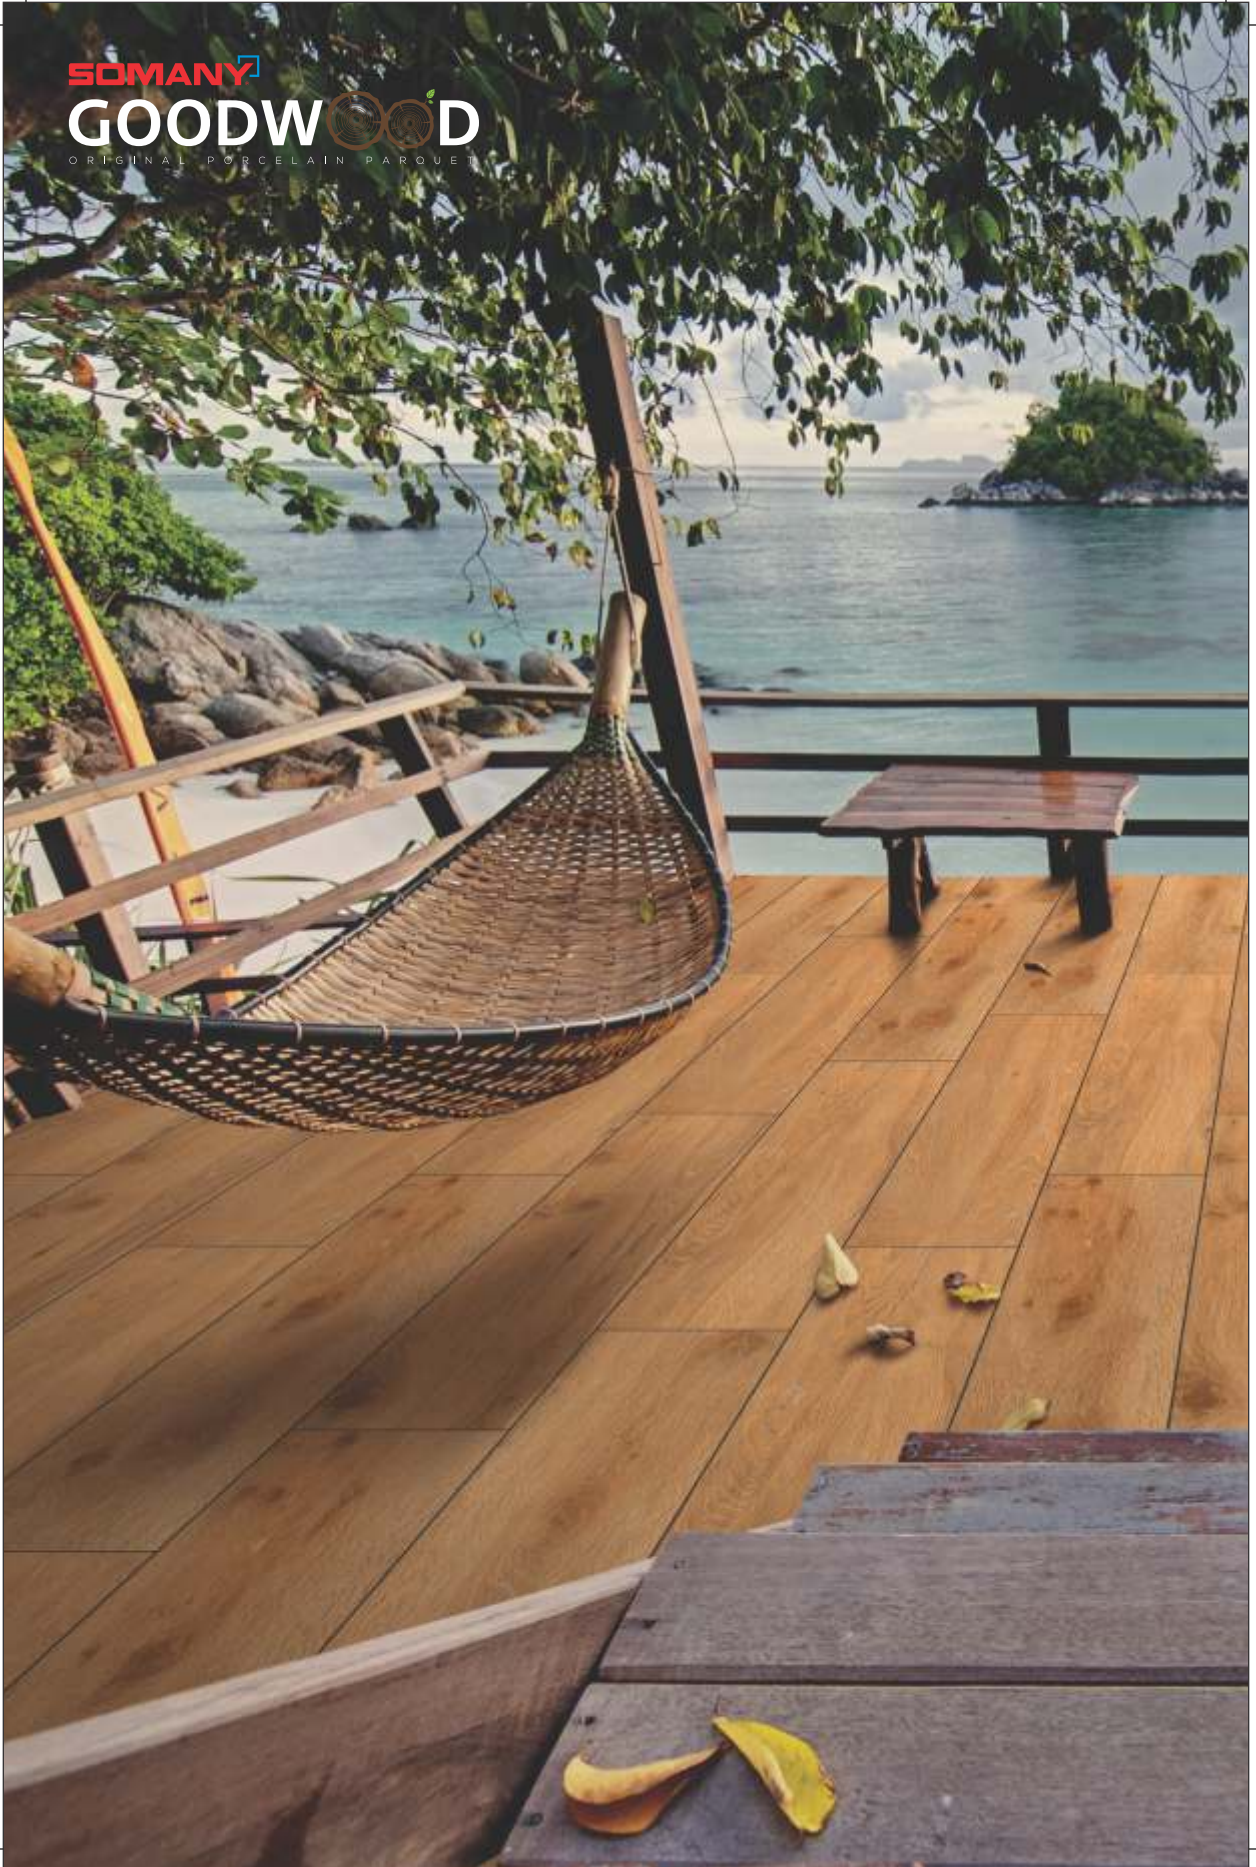

SOMANY
GOODWOOD
ORIGINAL PORCELAIN PARQUET