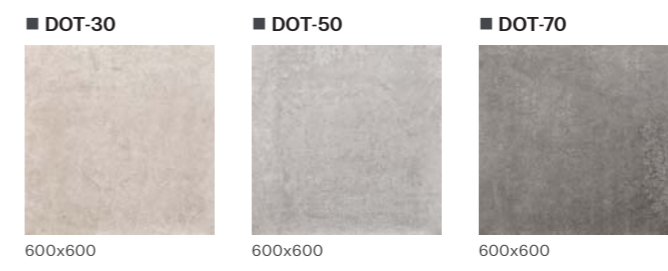

X-BETON 14T | PR( )TECT Antibacterial Protection
CONCRETE / TERRACOTTA

프로젝트 향균
엑스베톤
X-BETON 14T

철망 거푸집 모양의 질감이 그대로 살아있는 특색있는 콘크리트 디자인입니다.
건축현장에서는 익숙하지만 보통사람들에게는 신선한 느낌으로 다가올 수 있다는 게 재미있죠. 3D 디지털 기술을 이용해 깊이있고 고급스러운 콘크리트 스타일로 재탄생했습니다. 논슬립 기능이 탁월한 내추럴 마감에 20년 내구성을 보장하는 고품질로 외부바닥까지 연결해 적용할 경우 그 가치를 더 발휘할 것입니다.