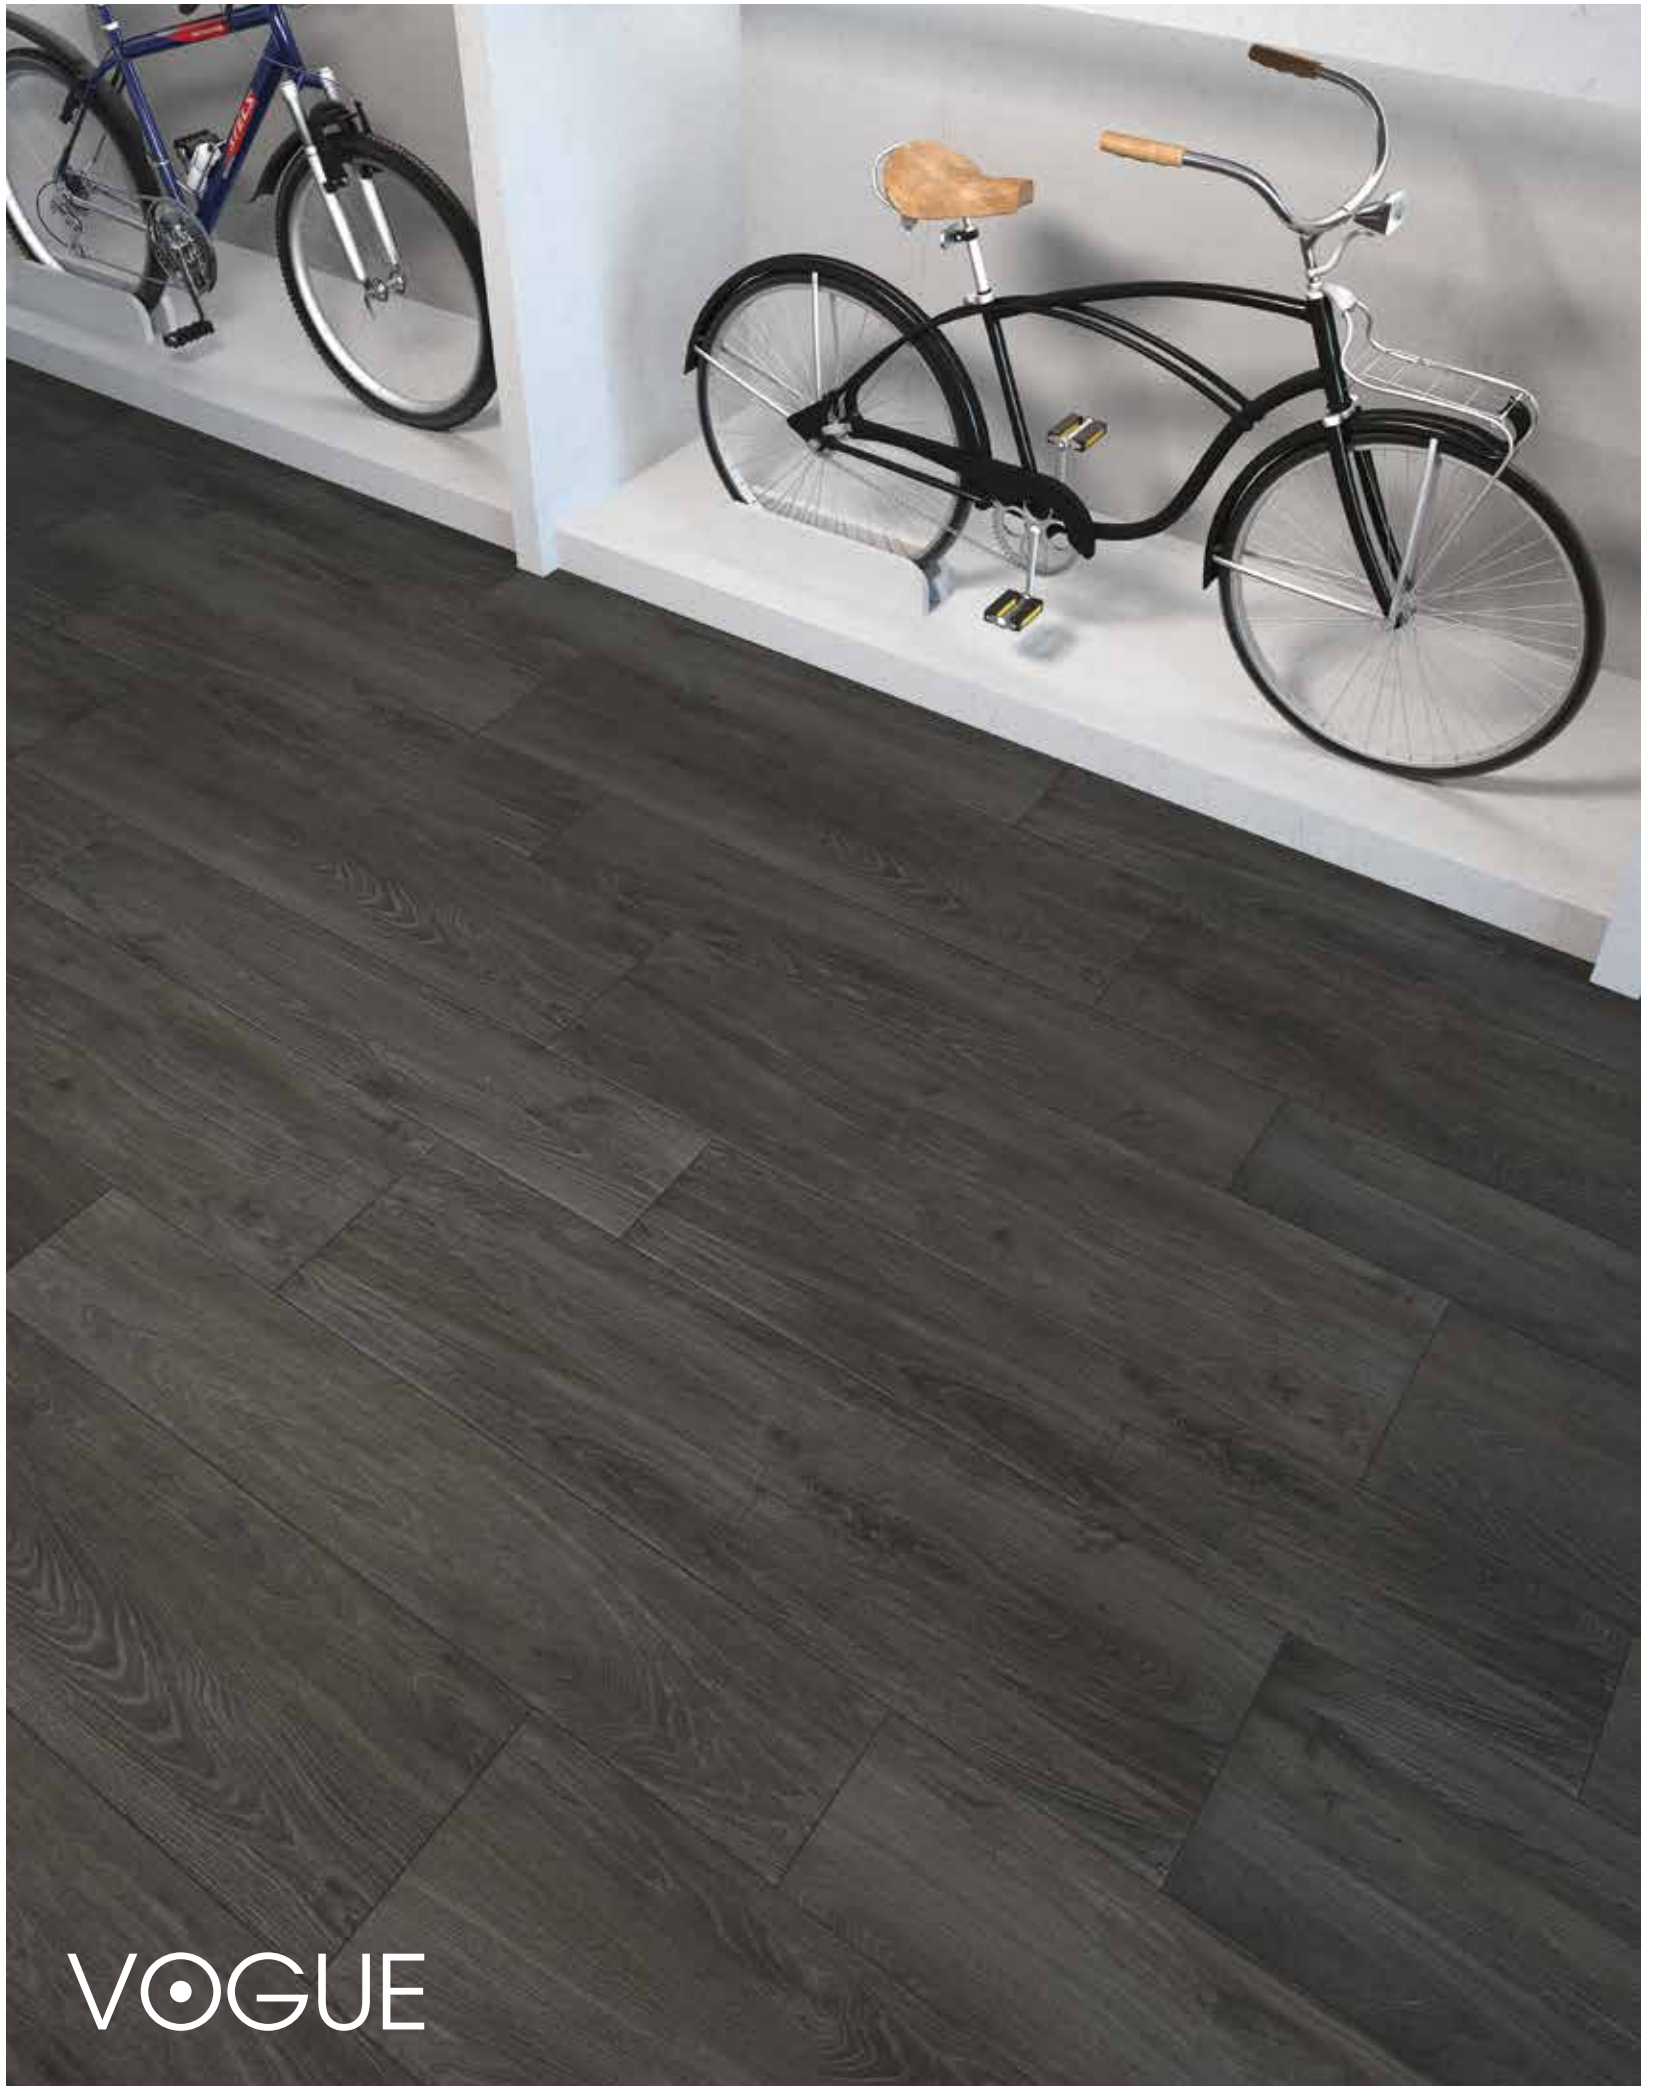

VOGUE

VOGUE

antracite_03

suggerzioni
durevoli

lasting suggestions
suggestions durables
anhaltende anregungen

Floor
30x120, 20x120

VOGUE

antracite_03